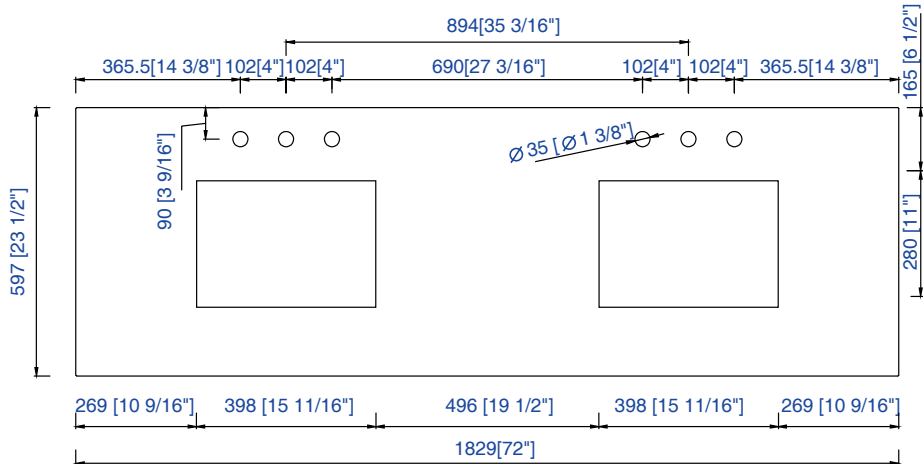

# I G' Vanity Top Spec Sheet

James Martin Vanities Company always recommends you consult and/or hire a professional contractor when installing your vanity cabinet and top.

3cm/1.18"  
Countertop

James Martin - Natural Stone Countertop Measurement Specification

James Martin - Natural Stone & Solid Surface Countertop Measurement Specification

James Martin - Quartz Countertop Measurement Specification