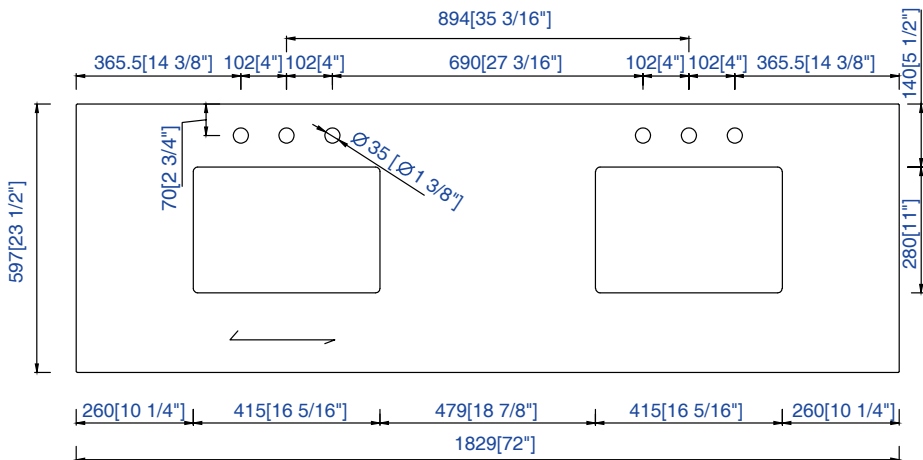

# I G' Vanity Top Spec Sheet

James Martin Vanities Company always recommends you consult and/or hire a professional contractor when installing your vanity cabinet and top.

3cm/1.18"  
Countertop

James Martin - Natural Stone Countertop Measurement Specification

James Martin - Natural Stone & Solid Surface Countertop Measurement Specification

James Martin - Quartz Countertop Measurement Specification