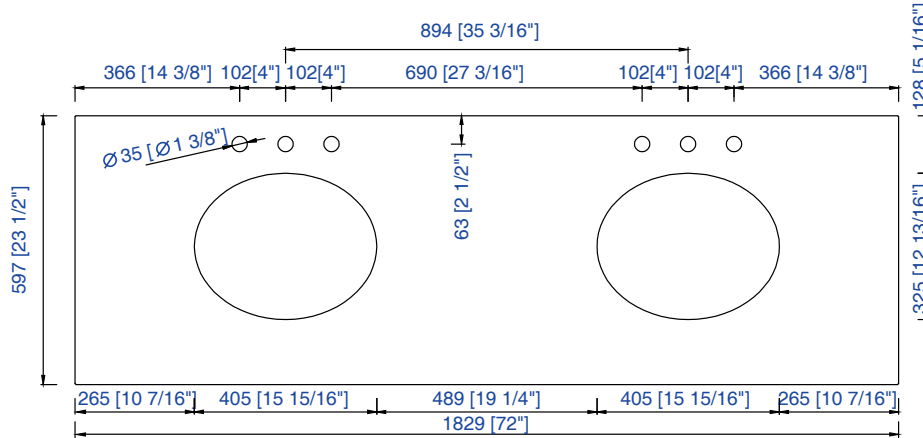

# I G' Vanity Top Spec Sheet

James Martin Vanities Company always recommends you consult and/or hire a professional contractor when installing your vanity cabinet and top.

3cm/1.18"  
Countertop

James Martin - Natural Stone Countertop Measurement Specification

James Martin - Natural Stone & Solid Surface Countertop Measurement Specification

James Martin - Quartz Countertop Measurement Specification